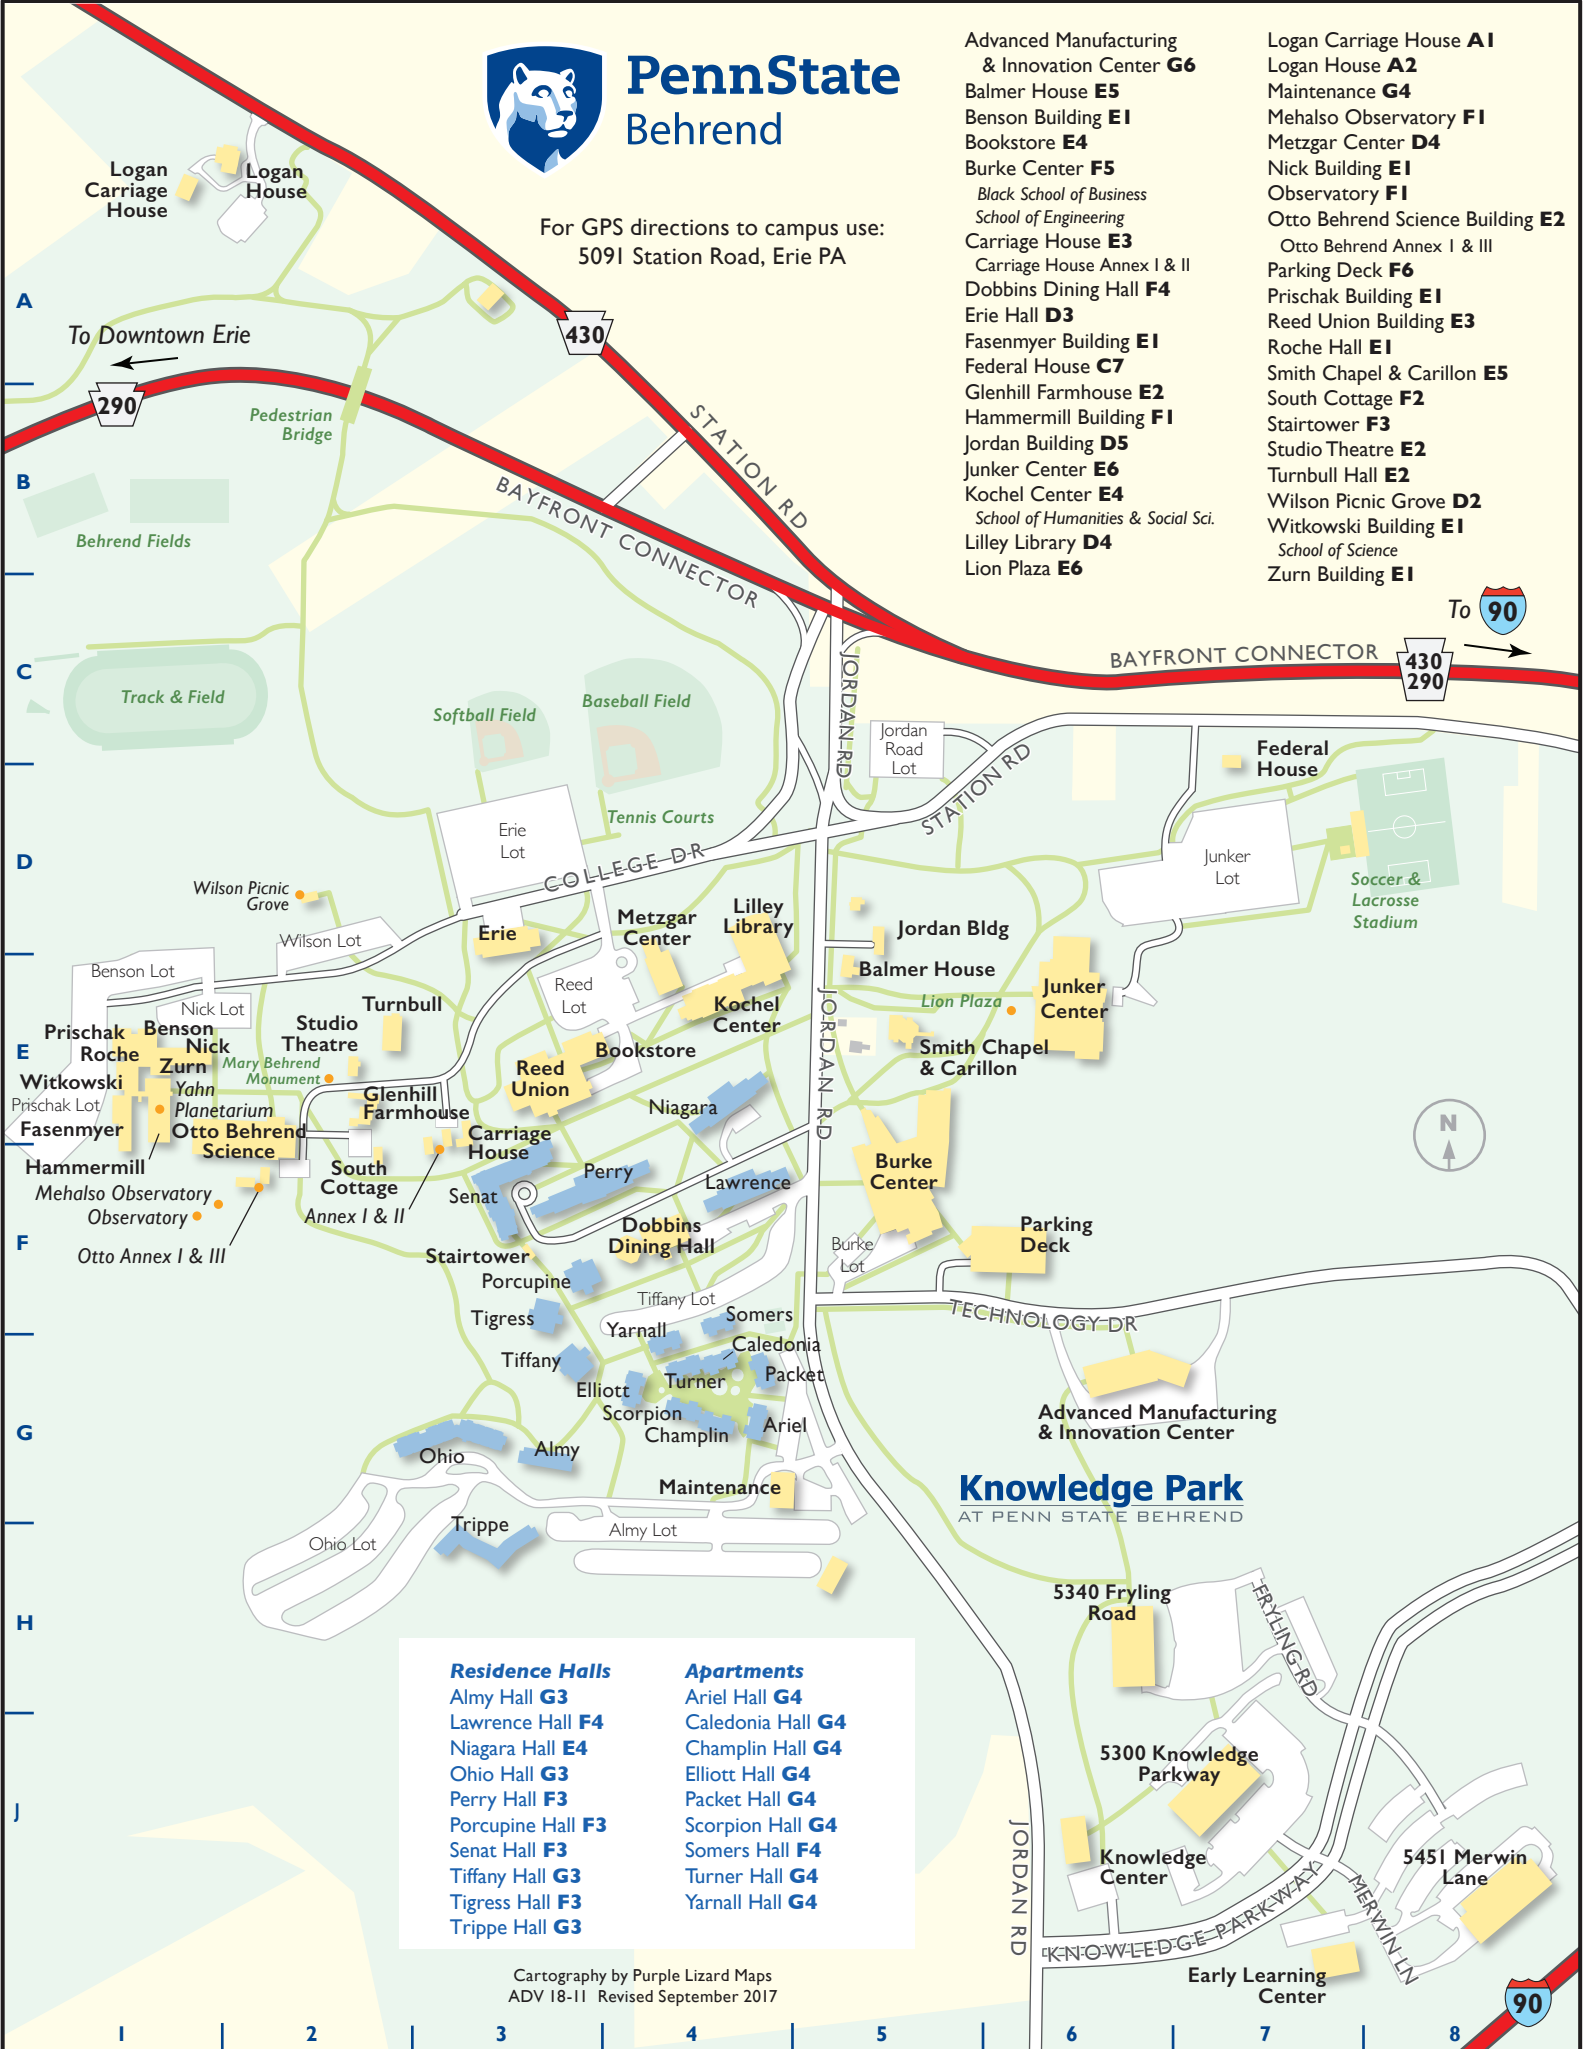

PennState Behrend

For GPS directions to campus use:
5091 Station Road, Erie PA

- Advanced Manufacturing & Innovation Center **G6**
- Balmer House **E5**
- Benson Building **E1**
- Bookstore **E4**
- Burke Center **F5**
Black School of Business
- Carriage House **E3**
School of Engineering
- Carriage House Annex I & II
- Dobbins Dining Hall **F4**
- Erie Hall **D3**
- Fasenmyer Building **E1**
- Federal House **C7**
- Glenhill Farmhouse **E2**
- Hammermill Building **F1**
- Jordan Building **D5**
- Junker Center **E6**
- Kochel Center **E4**
School of Humanities & Social Sci.
- Lilley Library **D4**
- Lion Plaza **E6**

- Logan Carriage House **A1**
- Logan House **A2**
- Maintenance **G4**
- Mehalso Observatory **F1**
- Metzgar Center **D4**
- Nick Building **E1**
- Observatory **F1**
- Otto Behrend Science Building **E2**
Otto Behrend Annex I & III
- Parking Deck **F6**
- Prischak Building **E1**
- Reed Union Building **E3**
- Roche Hall **E1**
- Smith Chapel & Carillon **E5**
- South Cottage **F2**
- Stairtower **F3**
- Studio Theatre **E2**
- Turnbull Hall **E2**
- Wilson Picnic Grove **D2**
- Witkowski Building **E1**
School of Science
- Zurn Building **E1**

Residence Halls

- Almy Hall **G3**
- Lawrence Hall **F4**
- Niagara Hall **E4**
- Ohio Hall **G3**
- Perry Hall **F3**
- Porcupine Hall **F3**
- Senat Hall **F3**
- Tiffany Hall **G3**
- Tigress Hall **F3**
- Trippe Hall **G3**